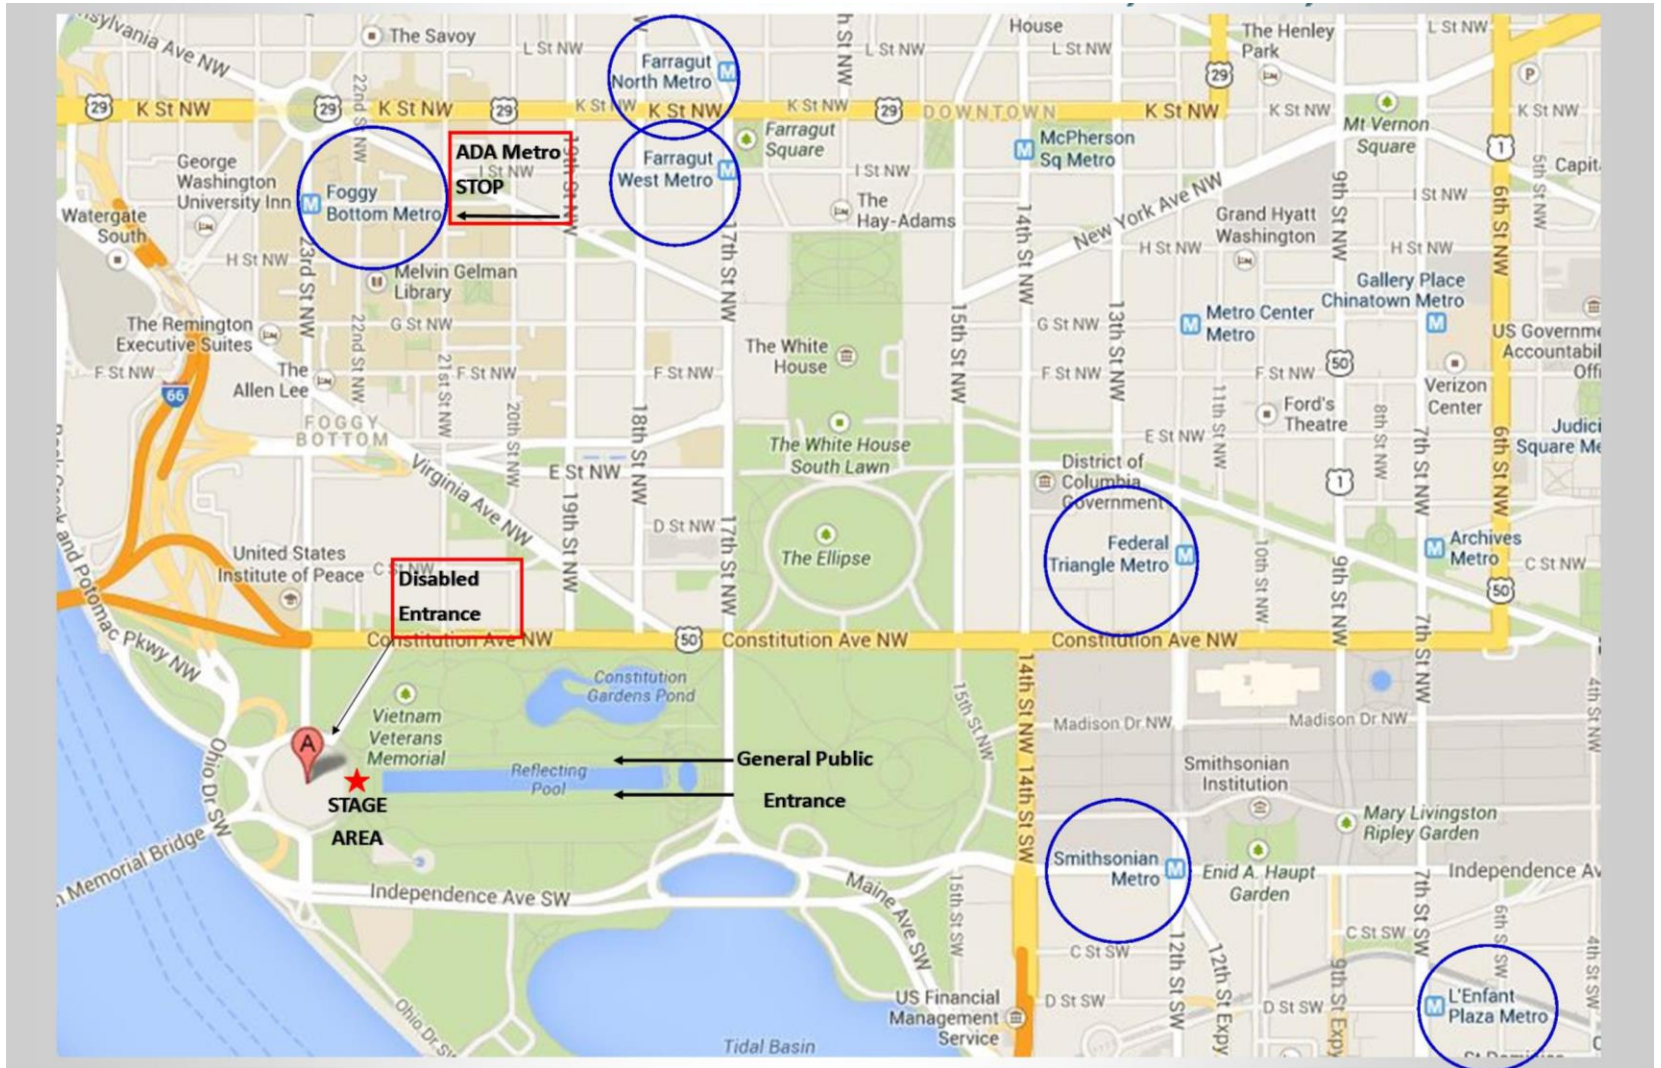

National Action to Realize the Dream March

Saturday, August 24, 2013

8 AM – 4 PM

Lincoln Memorial

to

Washington Monument

NATIONAL ACTION TO REALIZE THE DREAM MARCH SATURDAY, AUGUST 24, 2013

NATIONAL ACTION TO REALIZE THE DREAM MARCH SATURDAY, AUGUST 24, 2013

VIP & Speaker Information

VIPs & Seated guests will enter at Henry Bacon Drive and Constitution Ave. There will be sign in tables for guests who do not have their credentials. Ushers will help people find their seats. Only speakers with the appropriate credentials will be able to access the stage. Everything west of the red dashed line will be a secure area.

NATIONAL ACTION TO REALIZE THE DREAM MARCH SATURDAY, AUGUST 24, 2013

Run of Show

- 8:00 AM – 9:00 AM – Ecumenical Prayer Service
- 9:00 AM – 12:30 PM – Program Speakers & Entertainment
- 12:30 PM – Begin Lining Up for Marching
- 1:00 PM – Step off for March Route
- 4:00 PM – Anticipated End Time

NATIONAL ACTION TO REALIZE THE DREAM MARCH SATURDAY, AUGUST 24, 2013

MARCH ROUTE

The marchers will begin lining up on Lincoln Circle and proceed South on Daniel French Drive crossing through the median to the Southern portion of Independence Ave. They will march to the MLK Memorial and continue on to the Washington Monument which will serve as the dispersal point. Marchers will be routed to Metro locations including Farragut West and North, Federal Triangle and Smithsonian. Anyone not marching will need to exit the memorial grounds using Constitution Ave.