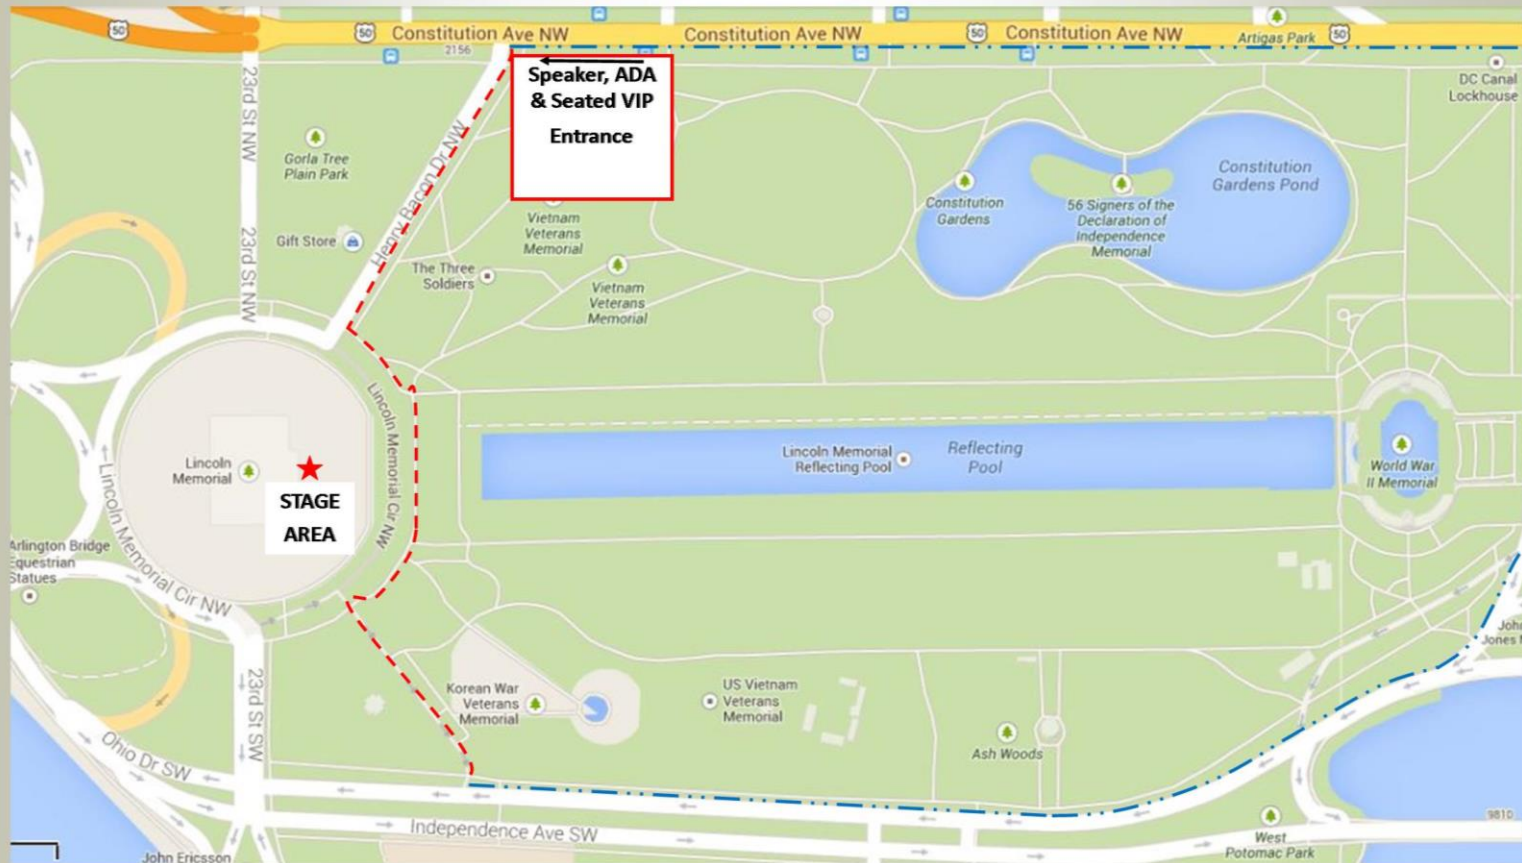

National Action to Realize the Dream March

Saturday, August 24, 2013

8 AM – 4 PM

Lincoln Memorial

to

Washington Monument

NATIONAL ACTION TO REALIZE THE DREAM MARCH SATURDAY, AUGUST 24, 2013

NATIONAL ACTION TO REALIZE THE DREAM MARCH SATURDAY, AUGUST 24, 2013

VIP & Speaker Information

VIPs & Seated guests will enter at Henry Bacon Drive and Constitution Ave. There will be sign in tables for guests who do not have their credentials. Ushers will help people find their seats. Only speakers with the appropriate credentials will be able to access the stage. Everything west of the red dashed line will be a secure area.

NATIONAL ACTION TO REALIZE THE DREAM MARCH SATURDAY, AUGUST 24, 2013

Run of Show

- 8:00 AM – 9:00 AM – Ecumenical Prayer Service
- 9:00 AM – 12:30 PM – Program Speakers & Entertainment
- 12:30 PM – Begin Lining Up for Marching
- 1:00 PM – Step off for March Route
- 4:00 PM – Anticipated End Time

NATIONAL ACTION TO REALIZE THE DREAM MARCH SATURDAY, AUGUST 24, 2013

MARCH ROUTE

The marchers will begin lining up on Lincoln Circle and proceed South on Daniel French Drive crossing through the median to the Southern portion of Independence Ave. They will march to the MLK Memorial and continue on to the Washington Monument which will serve as the dispersal point. Marchers will be routed to Metro locations including Farragut West and North, Federal Triangle and Smithsonian. Anyone not marching will need to exit the memorial grounds using Constitution Ave.