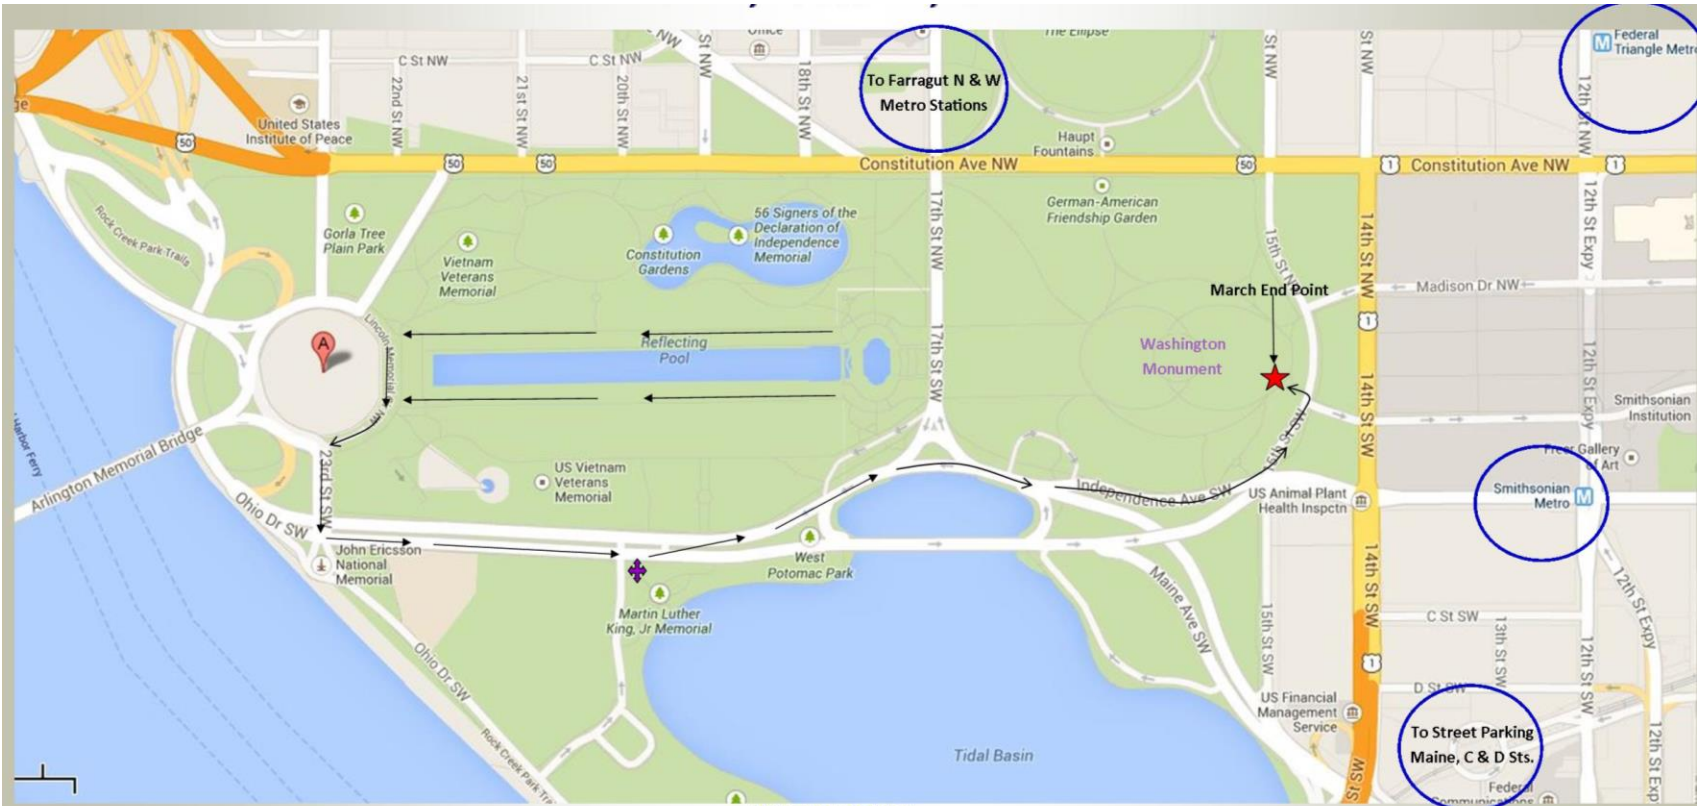

VIP & Speaker Information

VIPs & Seated guests will enter at Henry Bacon Drive and Constitution Ave. There will be sign in tables for guests who do not have their credentials. Ushers will help people find their seats. Only speakers with the appropriate credentials will be able to access the stage. Everything west of the red dashed line will be a secure area.

NATIONAL ACTION TO REALIZE THE DREAM MARCH SATURDAY, AUGUST 24, 2013

Run of Show

- 8:00 AM – 9:00 AM – Ecumenical Prayer Service
- 9:00 AM – 12:30 PM – Program Speakers & Entertainment
- 12:30 PM – Begin Lining Up for Marching
- 1:00 PM – Step off for March Route
- 4:00 PM – Anticipated End Time

NATIONAL ACTION TO REALIZE THE DREAM MARCH SATURDAY, AUGUST 24, 2013

MARCH ROUTE

The marchers will begin lining up on Lincoln Circle and proceed South on Daniel French Drive crossing through the median to the Southern portion of Independence Ave. They will march to the MLK Memorial and continue on to the Washington Monument which will serve as the dispersal point. Marchers will be routed to Metro locations including Farragut West and North, Federal Triangle and Smithsonian. Anyone not marching will need to exit the memorial grounds using Constitution Ave.